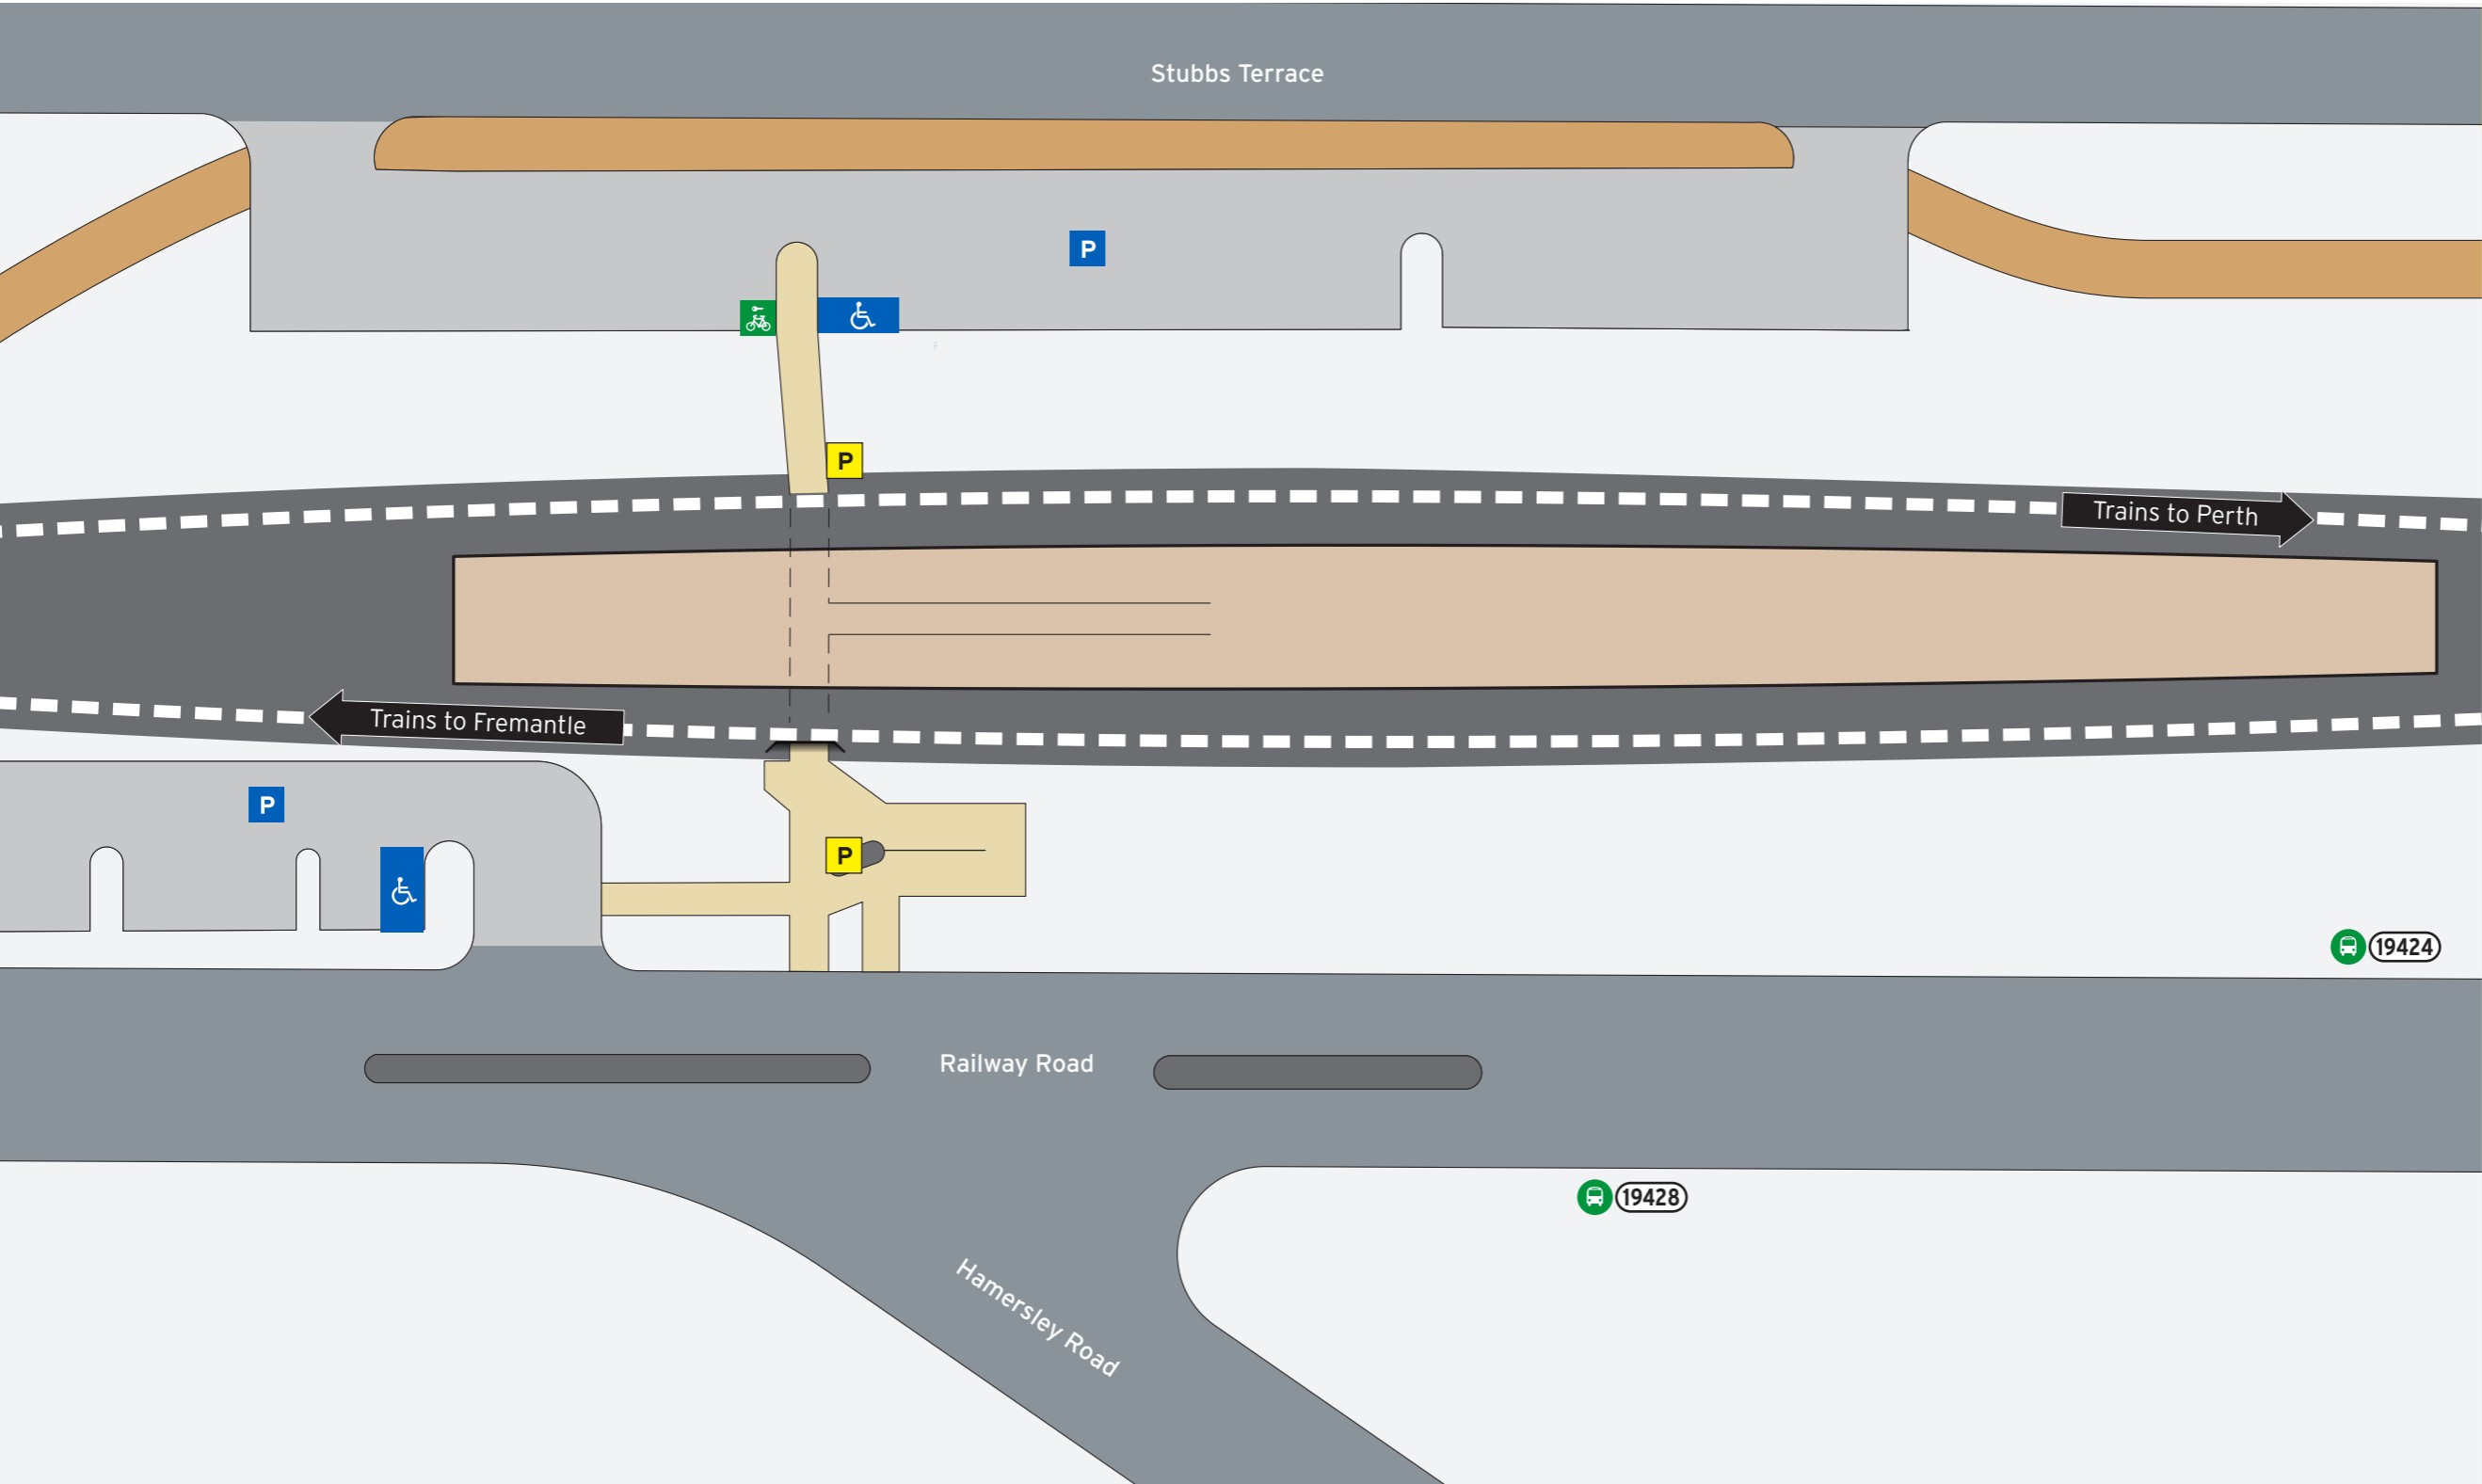

Bus Stands

Stand	Route
19424	906 Train replacement to Perth
19428	906 Train replacement to Fremantle Stn

Legend

- Bus Stop
- Walking/Accessible Path
- Stairs
- Transperth Parking
- Road
- Pathways
- Non-Accessible Area
- Platform
- Principal Shared Path

North Point

Scale
0 10m

P | **Parking Information**

When to pay

Operating Times

Monday-Friday Fee applies
 Saturday No charge
 Sunday or Public Holiday No charge*
 *Unless vehicle is parked overnight

\$2.00 per 24hr period or part there of applies.

This parking charge applies to all vehicles.

For more information on parking your vehicle visit transperth.wa.gov.au

Legend

Bus Stop

Transperth Parking
 ACROD Parking
 SmartParker Machine

Bike Shelter

Road
 Pathways
 Non-Accessible Area
 Platform
 Principal Shared Path